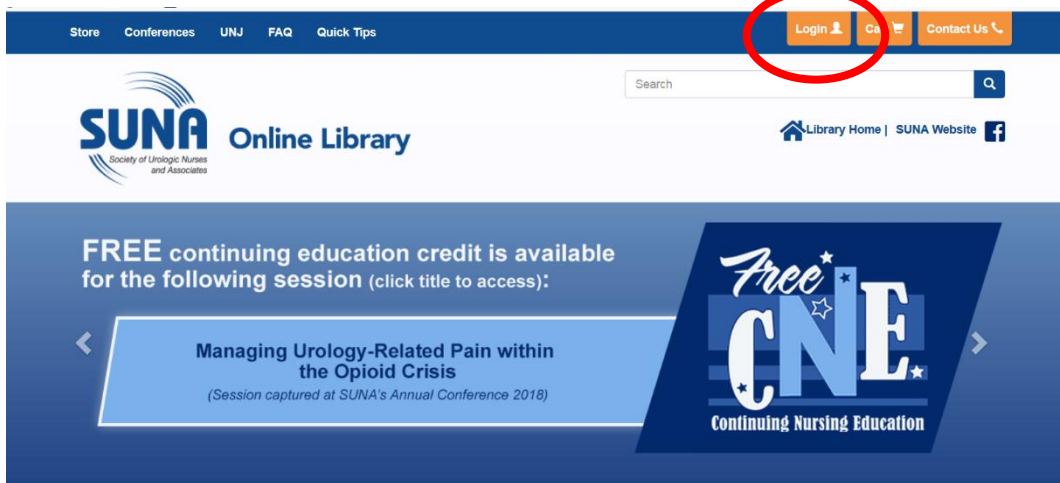

How to Access CNE Certificates from Completed SUNA CNE Activities

As easy as 1,2,3!

1. Go to library.suna.org and log into your online library account

2. Click on "My Account"

3. Click on "CNE Transcript"