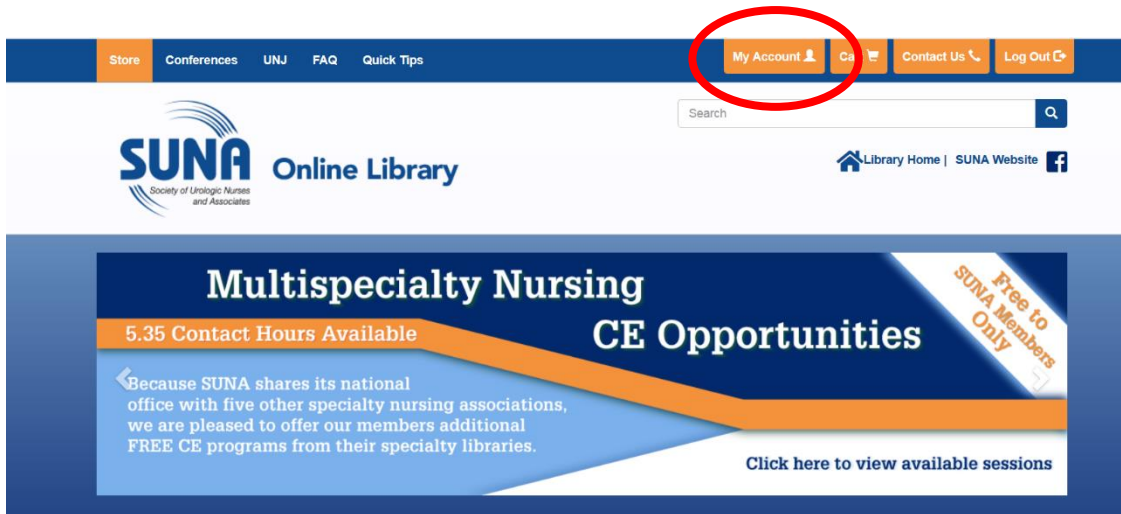

How to Access CNE Certificates from Completed SUNA CNE Activities

As easy as 1,2,3!

1. Go to library.suna.org and log into your online library account

2. Click on "My Account"

3. Click on "CNE Transcript"